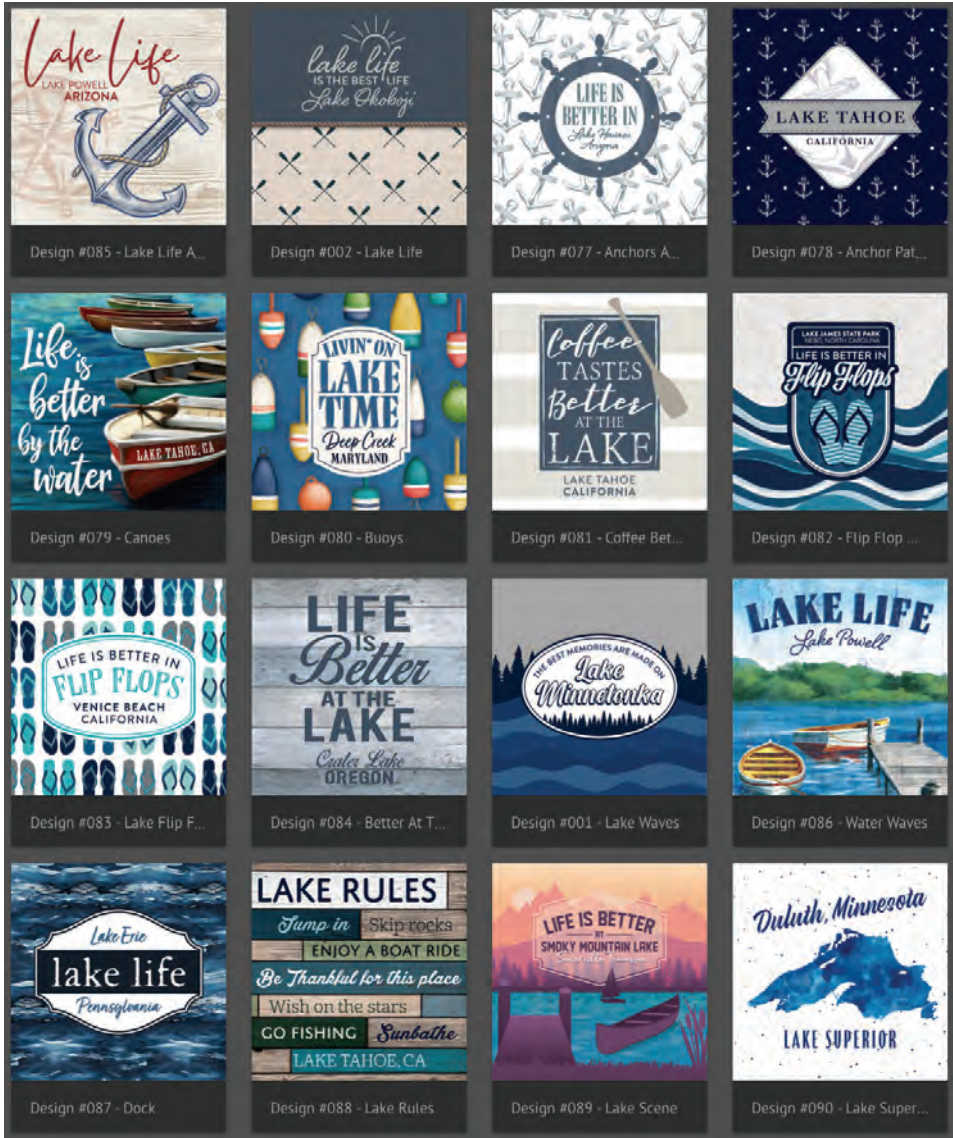

10000-001

Alternate view

Discounted display cost of **\$50.00**
 with a **\$500.00** order.

61077
OVER THE DOOR GARDEN FLAG HANGER
 Metal, Powder Coated Finish
 11 1/2"H
 mults of 8 | **0500E-008**

CHECK OUT OUR WEBSITE!

Any of the below designs can be placed on any of our blank products which can be viewed here. You can also view finished examples here.

COASTAL

WILDLIFE

LAKE

WWW.CARSONSPECIALTIES.COM

GO THERE NOW!

**NEW
DESIGNS
ADDED
WEEKLY!**