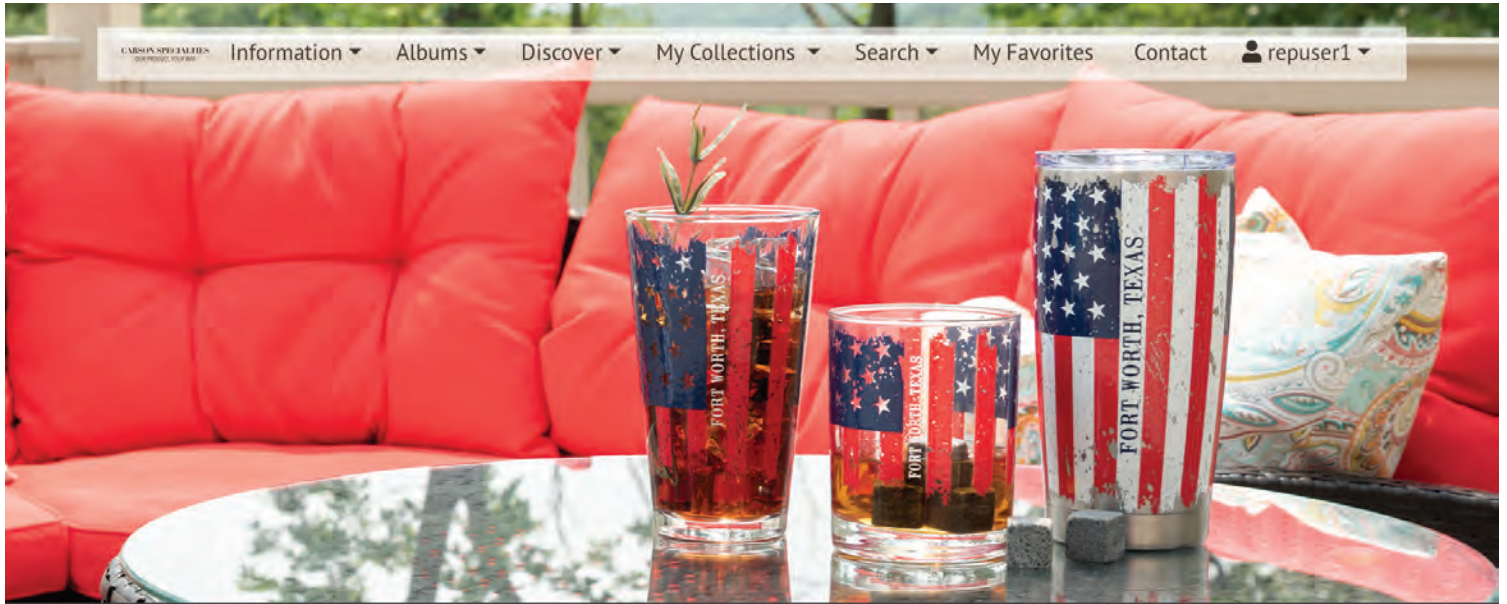

10000-001

Alternate view

Discounted display cost of **\$50.00**
 with a **\$500.00** order.

61077
OVER THE DOOR GARDEN FLAG HANGER
 Metal, Powder Coated Finish
 11 1/2"H
 mults of 8 | **0500E-008**

CHECK OUT OUR WEBSITE!