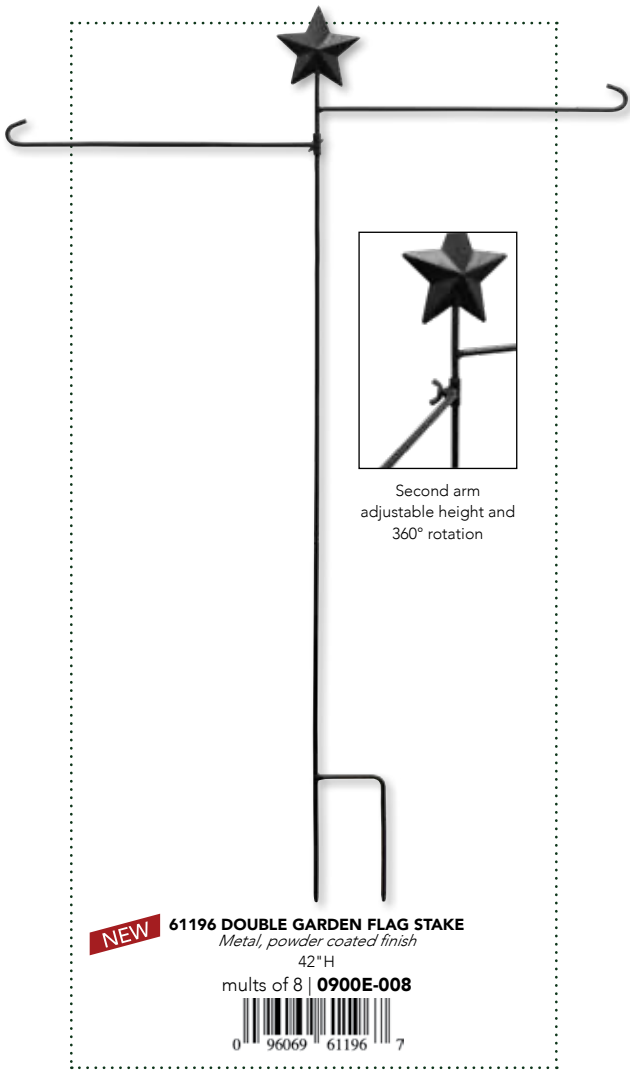

60787
GARDEN FLAG STAND
Metal, powder coated finish
23"H x 17"W
mults of 4 | 0850E-004

0 96069 60787 8

60739
GARDEN STAKE BASE
Metal, powder coated finish
10"Dia
mults of 6 | 0500E-006

0 96069 60739 7